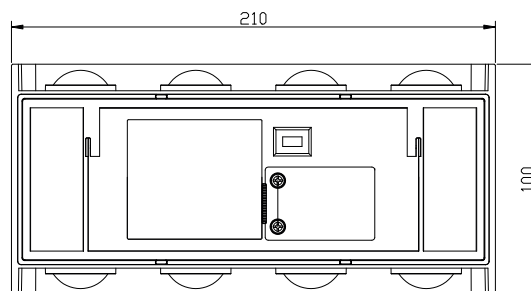

TYPE

Professional LED for **Outdoor Lighting**

PRO	CRI ≥ 80	
IP65		60°
220-240V 50/60Hz		15,000h L70

Model:	Lens 4
Format:	Rectangular
Location:	Exterior
Wattage:	8W
Materials:	Aluminium
Led Color:	3000K / 4200K / 6500K
Product Dimension:	210*100*40mm
IP Code:	65
Fixation:	Wall
CRI :	80
Lumen Output:	800
Frequency:	50/60 Hz
Beam Angle:	60°

CCT [switch](#)

DIMENSION DRAW

OUTDOOR